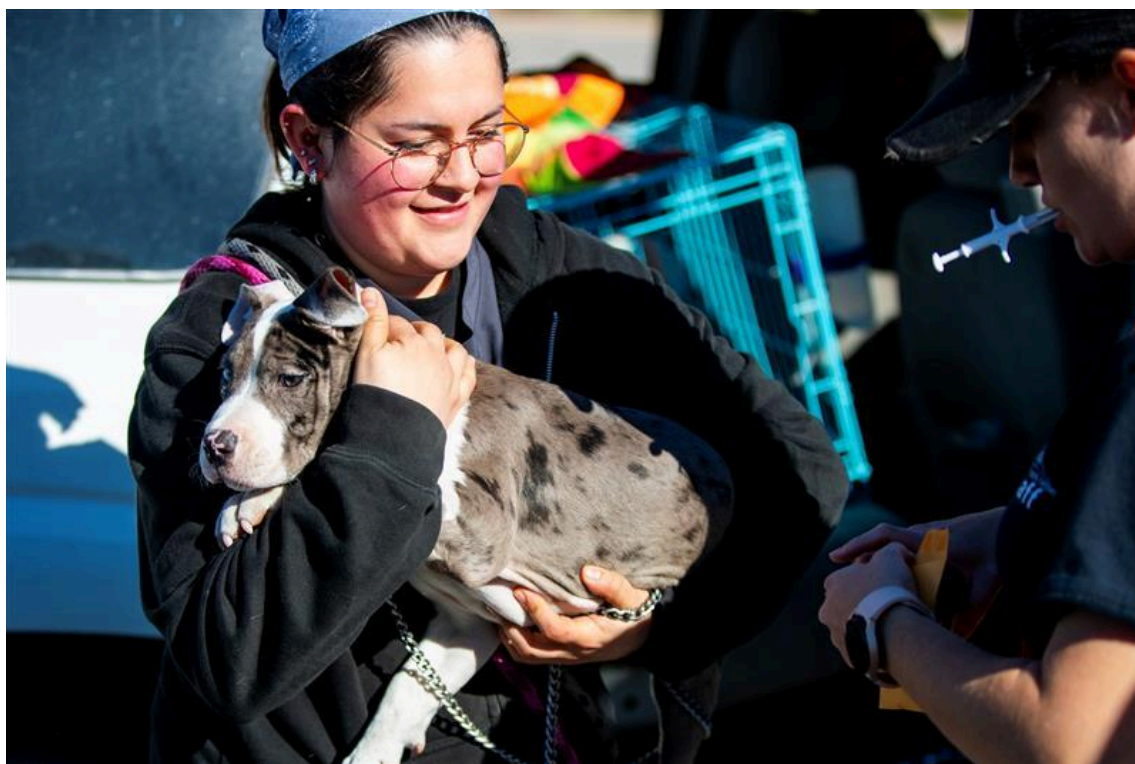

PACC en Español Campaign wraps up first year with strong results

Pima Animal Care Center's year-long outreach to the Spanish-speaking community is paying dividends, according to reports chronicling the first year of activity. The PACC en Español campaign, a partnership among the shelter, its non-profit partner Friends of PACC, and the County Communications Office, has already helped thousands of pets and their families.

[READ MORE](#)

ODI's Learn to Earn classes help digital newcomers navigate the computer world

The Pima County Office of Digital Inclusion recently launched a new class intended to provide individuals with the tools they need to use a computer and navigate the internet safely. The classes are available in both English and Spanish and offer students the chance to earn a brand new laptop.

[READ MORE](#)

Shining a light on Real Property Services

From widening roads to acquiring open-space lands, Real Property Services is closely involved with some of Pima County's most important projects. The work they do may not sound glamorous, but the County couldn't operate as efficiently as it does without the work of one of its most unsung departments.

[READ MORE](#)

Robles Ranch opens THE HUB for resources, community

At first glance, the white building that sits beside the highway on the property looks quiet and innocuous. But the work that's happening inside is expected to have a lasting and positive impact in Three Points. Officially known as THE HUB, it houses the Community Food Bank and My Friend's Closet thrift store, and will be open soon.